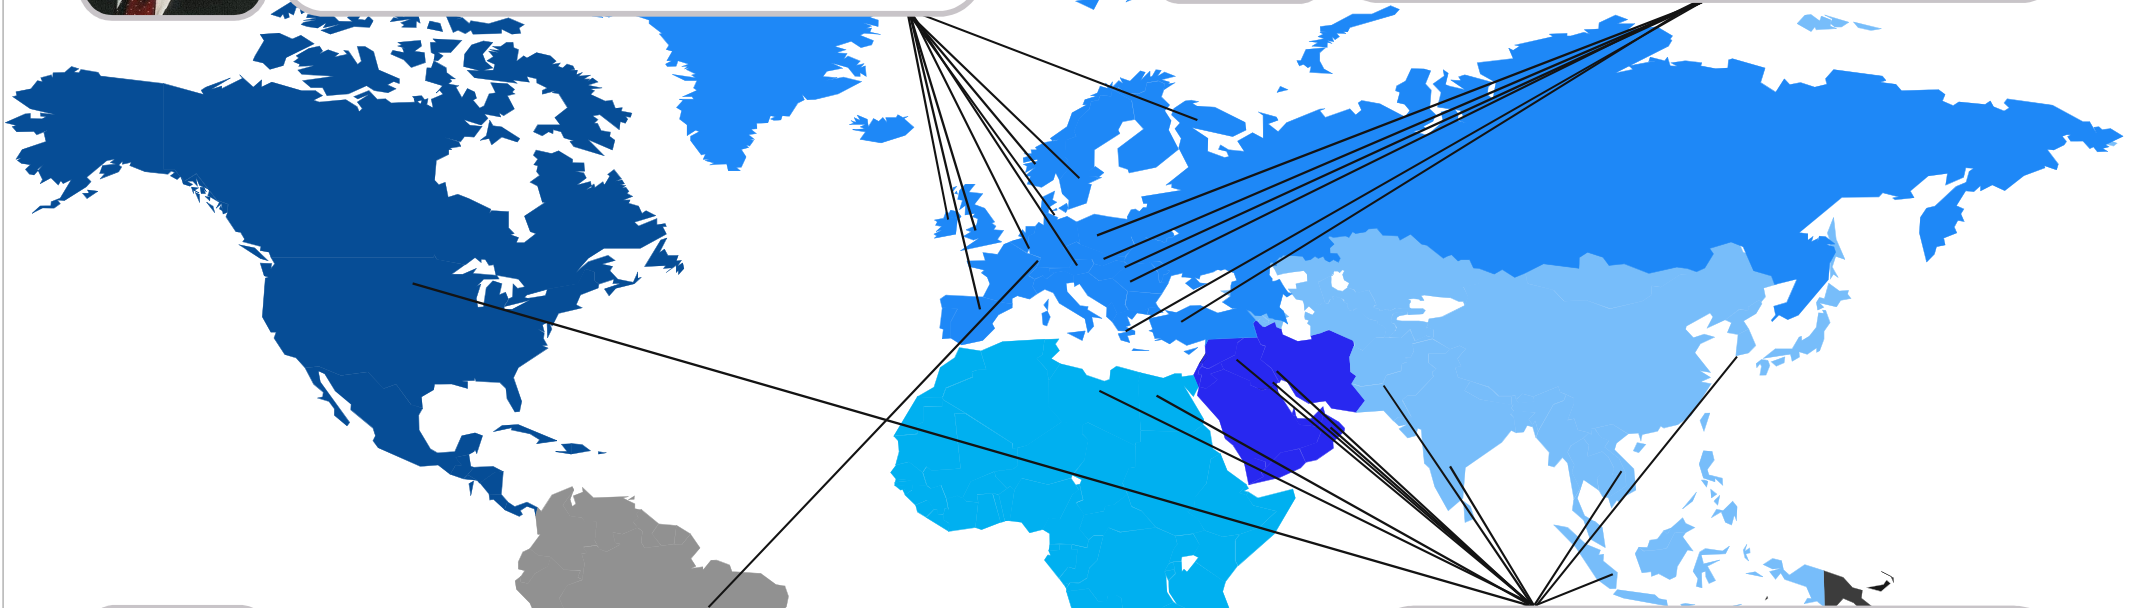

# OUR RIBE SALES TEAM IS AVAILABLE TO ADVISE AND ASSIST YOU

Austria, BeNeLux, United Kingdom, Iceland, Ireland, Denmark, France, Greenland, Italy, Norway, Sweden, Finland, Spain, Portugal, Switzerland

Norbert Waffler

+49 151 1673 5351

[norbert.waffler@ribe.de](mailto:norbert.waffler@ribe.de)

Czech Republic, Hungary, Slovakia, Romania, Slovenia, Poland, Greece, Serbia, Bulgaria, Baltic Countries, Russia, Ukraine, Moldavia, Turkey

Mircea Opincariu

+49 160 4008 908

[mircea.opincariu@ribe.de](mailto:mircea.opincariu@ribe.de)

Germany

Youness Bouakhri

+49 171 5573 240

[youness.bouakhri@ribe.de](mailto:youness.bouakhri@ribe.de)

China, Libya, Chile, Egypt, Iraq, India, Indonesia, Malaysia, Kuwait, Canada, Korea, Namibia, Oman, Uruguay, Vietnam, Pakistan, Palestine, Jordan, Pakistan, Saudi Arabia, U.A.E., U.S.A.